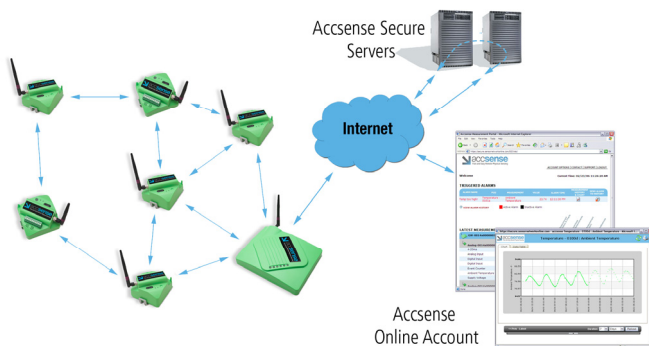

The Model A1-02 Temperature Wireless Sensor Pod is a component of the Accsense Remote Sensing System, which utilizes a variety of wireless Sensor Pods to take virtually any type of physical measurement and transmit it to a secure, web-based environment where different software tools may be used to store, manage, and interpret the data. For more information, visit [www.accsense.com](http://www.accsense.com)

### GENERAL SPECS

- **Physical Size**  
3.5 in x 3.25 in x 2 in.  
Weight: 8oz.
- **Time Stamp**  
Resolution: 1 second  
Accuracy: ±1 seconds
- **Power Options**  
5V DC input power supply  
(provided)  
*And/or*  
(3) AA Batteries (with low battery  
alarm)
- **Mounting Options**  
Wall, pipe, or DIN rail (w/adaptor)